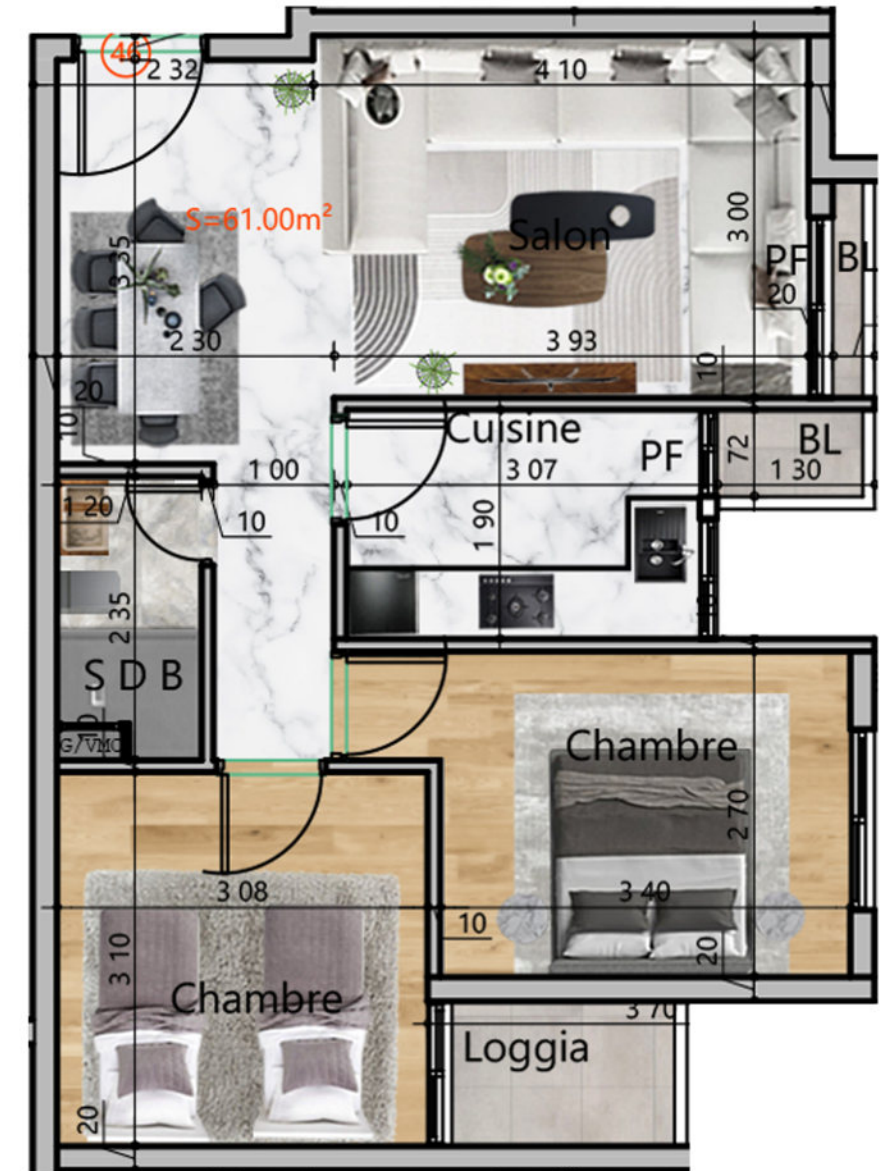

AMENAGEMENT APPARTEMENTS